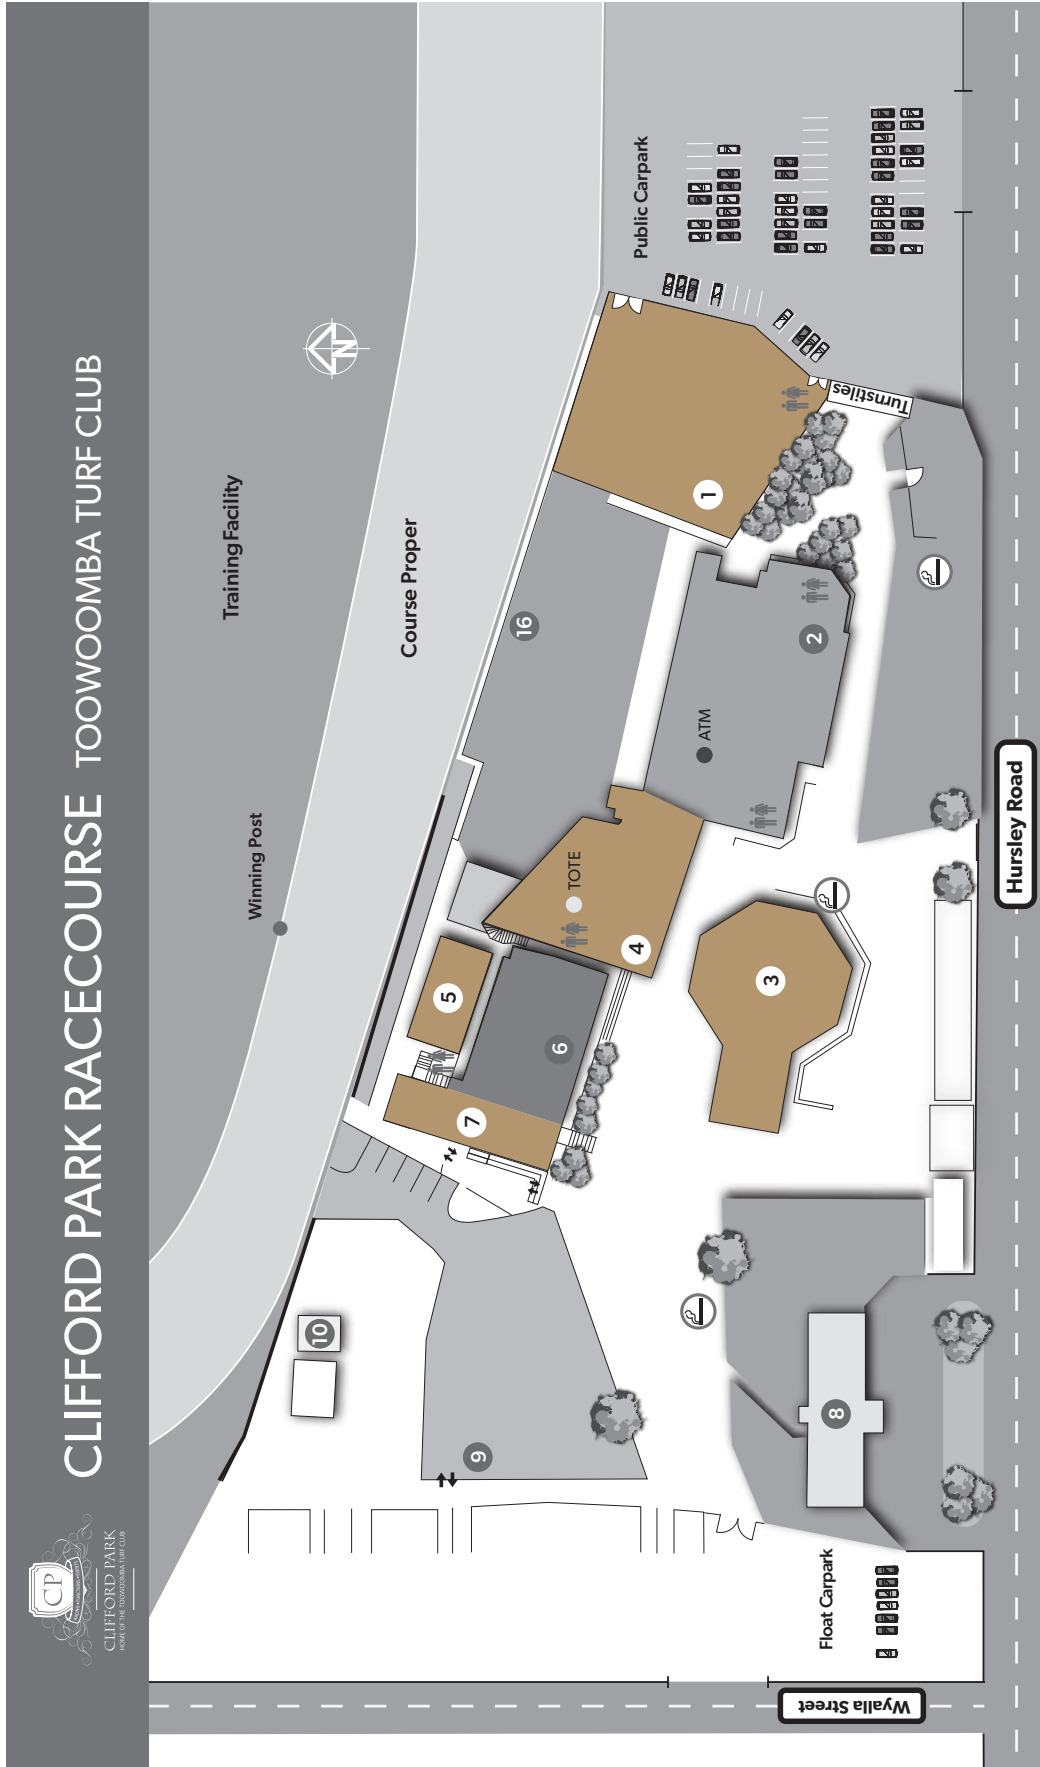

Cocktail

Note: Seating capacities depend on staging requirements and menu choices.

Recommended menu: Canapes only

JJ Atkins Terrace

For a more intimate affair, the J.J. Atkins Terrace, named in honour of local racing legend Jim Atkins, is a beautifully-appointed function space with uninterrupted views of Clifford Park. Floor to ceiling glass allows for the perfect bird's-eye view of the winning post and course proper. Located on the second floor, this area also includes it's own private bar.

Minimum 20 people

Room hire is priced per person and includes:

- 6hr room hire
- Admission to racecourse
- Linen Tablecloths
- Deposit \$300
- Private bar

Banquet

Cocktail

Note: Seating capacities depend on staging requirements and menu choices.

Recommended menus: Set Menu, Canapes

Venue Map

CLIFFORD PARK
HOME OF THE TOOWOOMBA TURF CLUB

CLIFFORD PARK RACECOURSE TOOWOOMBA TURF CLUB

CLIFFORD PARK
HOME OF THE TOOWOOMBA TURF CLUB

LEGEND

- 1 Clive Berghofer Grande Atrium
- 2 Main Bar & Bistro
- 3 Neil Mansell Entertainment Auditorium
- 4 Ground Floor Betting Ring
- 4 Bernborough Room Level 1
- 4 Westwood Room J.J. Atkins Terrace
- 5 Neil Mansell Winning Post
- 6 TTC Administration
- 7 Dalrelio Deck
- 8 Racing Queensland Integrity Commission
- 9 Parade Ring
- 10 Stewards Tower
- Toilet
- DOSA
- Designated Smoking Area